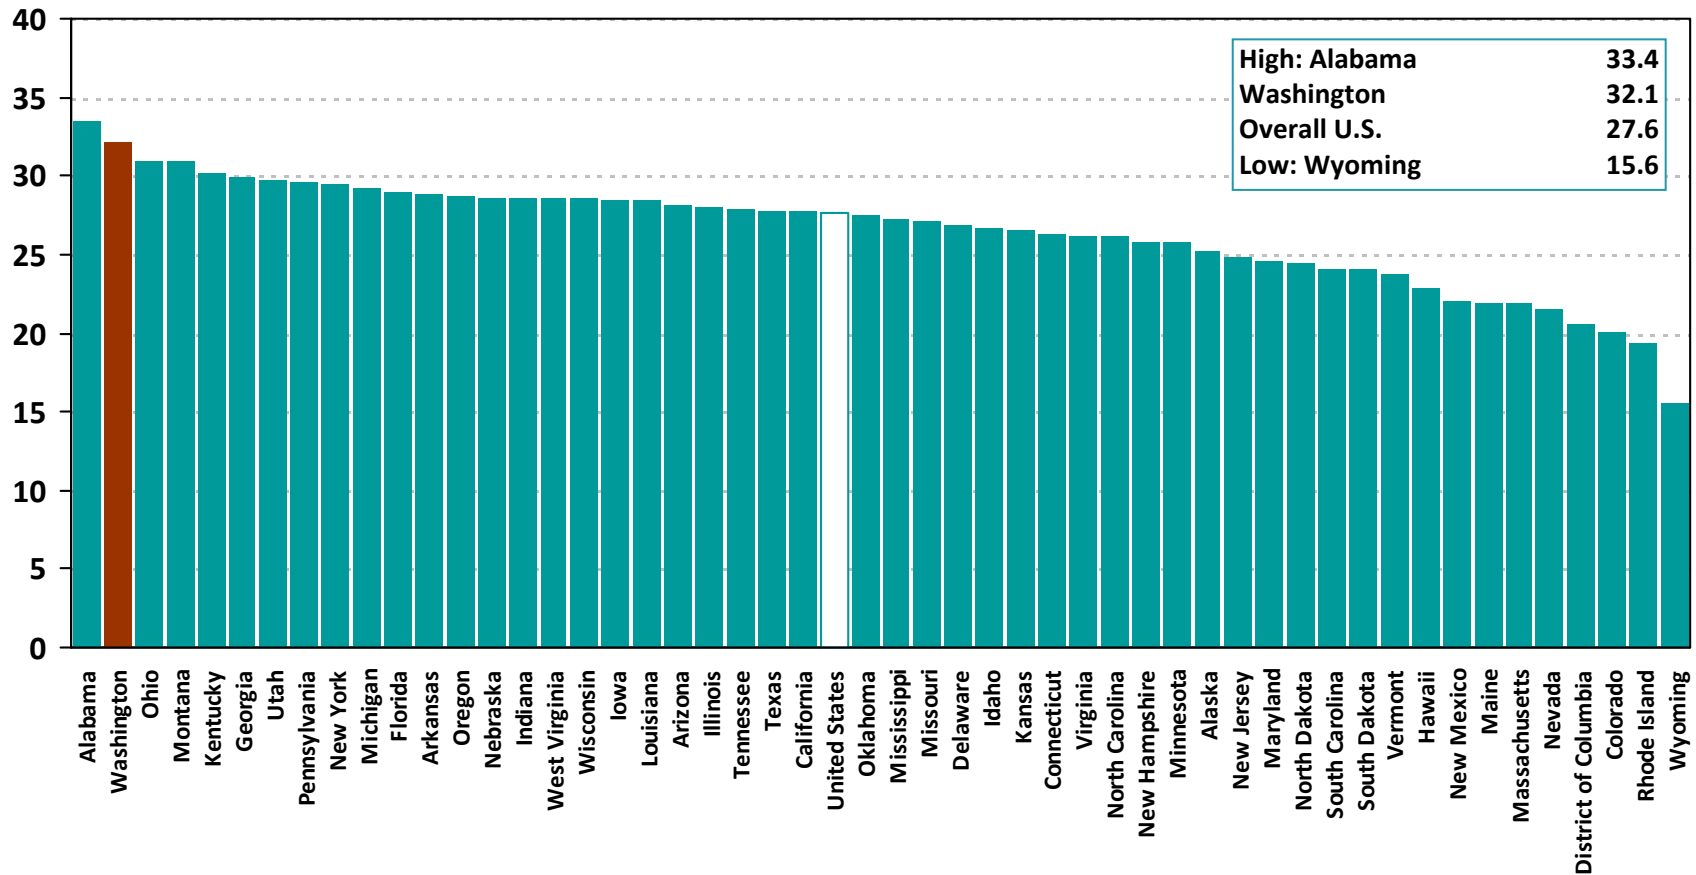

How does Washington compare with other states in graduate degree production by public institutions?

Graduate degrees, 2005-06, per 100 graduate students, Fall 2005, public baccalaureate institutions.

Source: U.S. National Center for Education Statistics Integrated Postsecondary Education Data System preliminary data downloaded January 9, 2009.